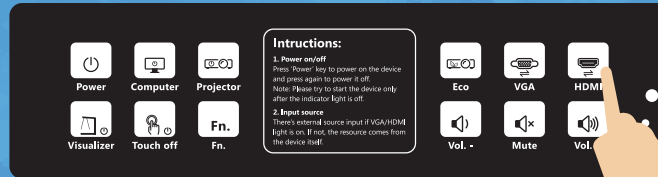

IQOne S Series

Front detachable design for easier maintenance.

Professional modular design

Connect built-in OPS, mainboard and others by faller gill as one. Upgrade and maintain easily.

Capacitive touch panel

One key to control computer, projector and others.

Use IC card to power on/off the IQOne even when the cabinet is locked, which could prevent misoperation of users.

Highly integrated device

Combine with central control, PC, document camera, audio amplifier, wireless MIC and other multimedia devices.

One-step audio & visual presentation

Automatically switch input source with IQ smart USB port. Easily build wireless interactive classroom with WiFi and 2.4G wireless Mic.

Power conserving for projector