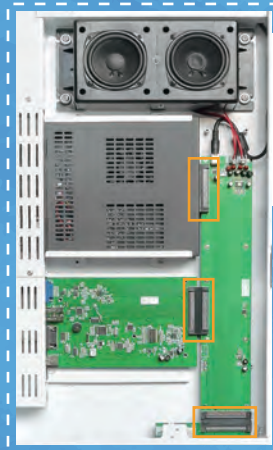

IQOne S Series

Front detachable design for easier maintenance.

Professional modular design

Connect built-in OPS, mainboard and others by faller gill as one. Upgrade and maintain easily.

Capacitive touch panel

One key to control computer, projector and others.

Use IC card to power on/off the IQOne even when the cabinet is locked, which could prevent misoperation of users.

Highly integrated device

Combine with central control, PC, document camera, audio amplifier, wireless MIC and other multimedia devices.